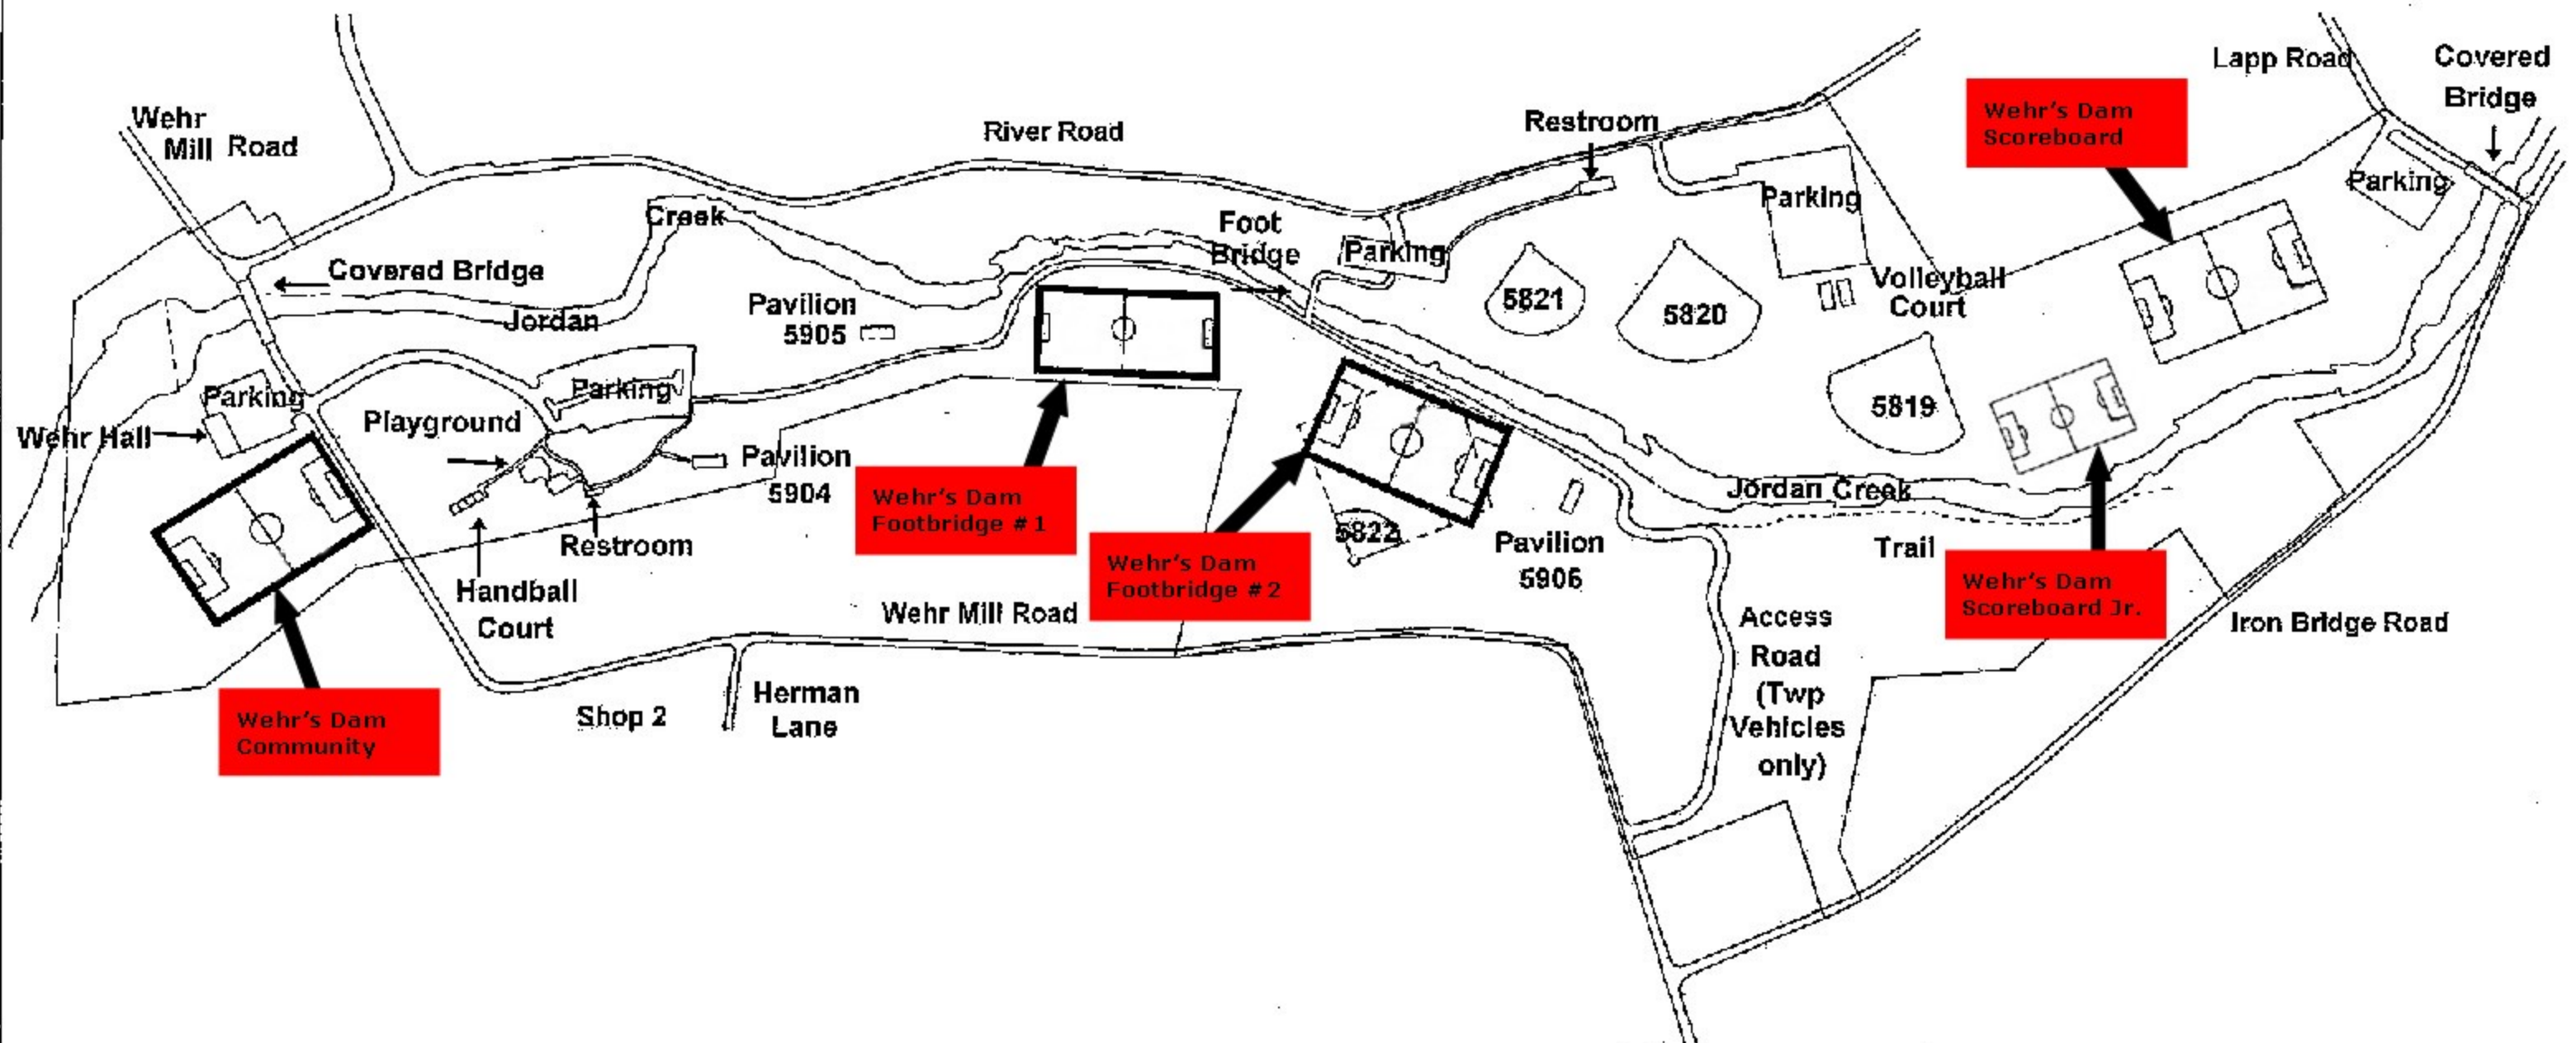

Wehr Dam Recreation Center
2456 Wehr Mill Road
Allentown, PA 18104

SWT Park Maintenance Garage (Shop 2)
2380 Wehr Mill Road
Allentown, PA 18104

Covered Bridge Park

South Whitehall Township