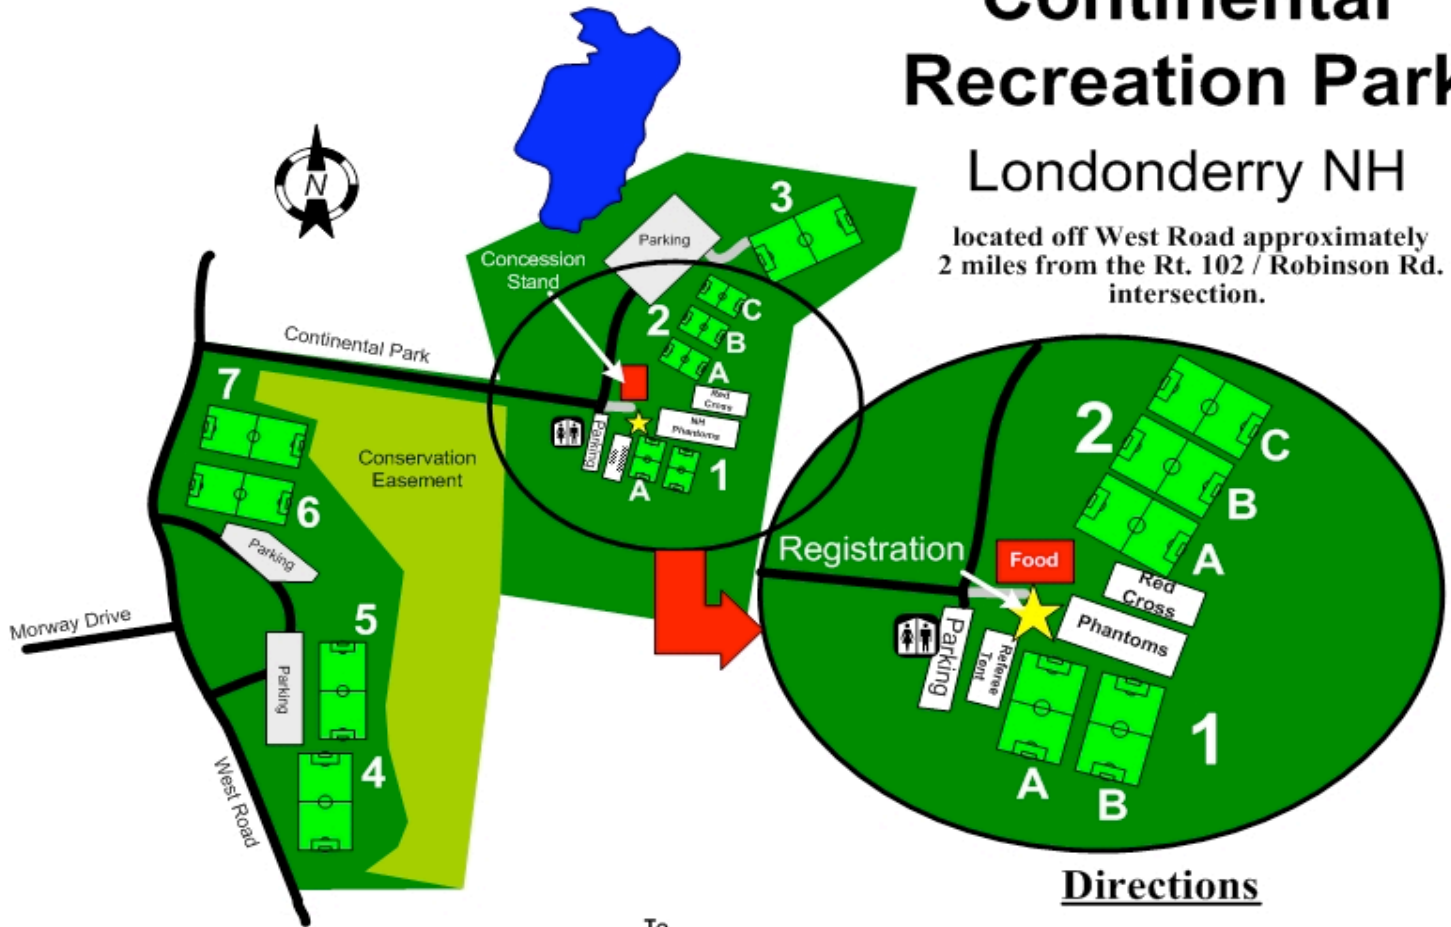

## Continental Recreation Park

Londonderry NH

located off West Road approximately 2 miles from the Rt. 102 / Robinson Rd. intersection.

### Directions

#### From Londonderry Town Commons

Follow Pillsbury Road West to High Range Road, turn left onto High Range Road. After approximately 150 yards, turn right onto Wiley Hill Road. Follow Wiley Hill Road for approximately 1.75 miles, turn left onto West Road, park entrance is on the left.

#### From Nashua/Hudson:

Traveling from Nashua, cross the Merrimack River on Rt. 111, and turn left at the traffic light onto Rte. 102 heading northeast. After approximately 7 miles, turn left on to West Rd. (On the corner of West Rd is Eastern Propane.)